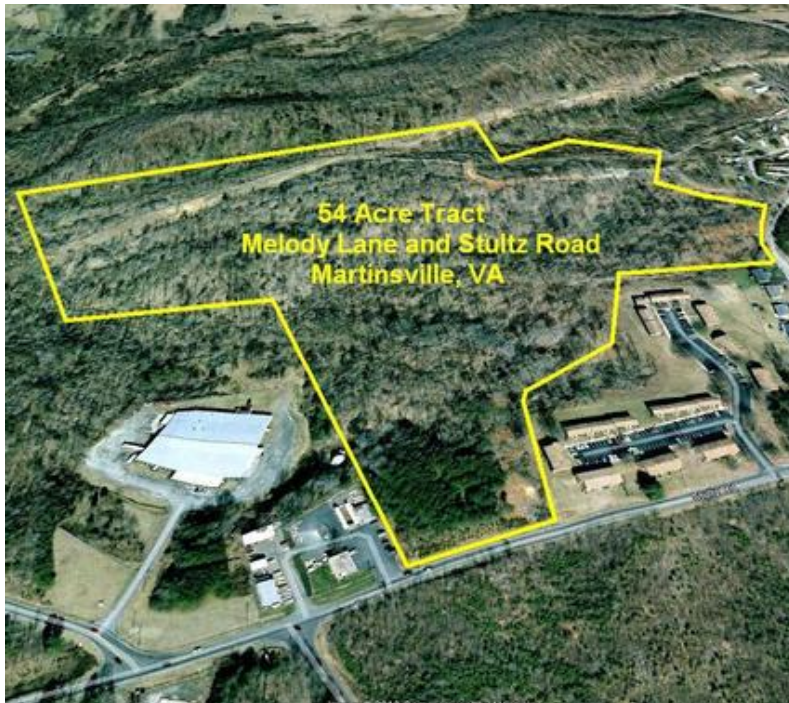

Lot Size: 54.0 acres

Total Space Available:

N/A

Static Map not available for this location, go to [interactive map](#).

Property lies North of Stultz Road and West of Melody Lane in Henry County, VA. Just outside the City of Martinsville.