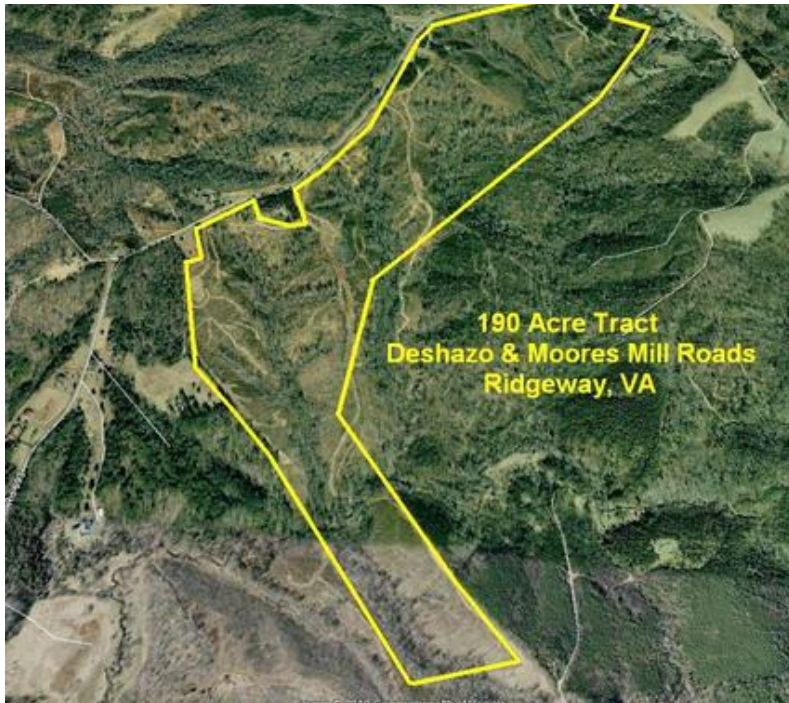

Lot Size: 190.0 acres

Total Space

Available: N/A

Static Map not available for
this location, go to [interactive
map](#).

This 252 Acre Tract is in Southwestern Henry County, VA. It lies at the intersection of De Shazo Road (County Road 693) and Moores Mill Road (County Road 629).